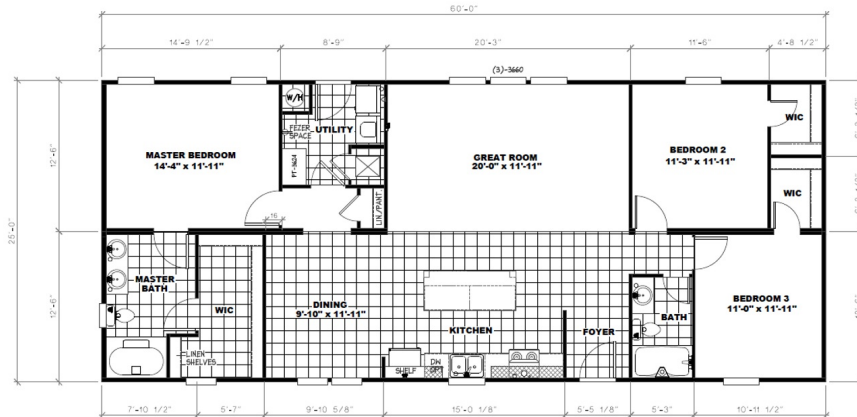

# 2560 TRULY SWEET TPS COTTAGE

## 2560 TRULY SWEET TPS COTTAGE

Model number: 58TPS25603AM18

3 beds • 2 baths • 1500 sq.ft. • 25' width • 60' depth

Our home building facilities invest in continuous product and process improvements. Plans, dimensions, features, materials, specifications and availability are subject to change without notice or obligation. Renderings and floor plans are representative likenesses of our homes and may differ from the actual homes. We invite you to tour a Home Center near you and inspect the highest value in quality housing available or call (910) 892-0108 to speak with a Home Consultant. Copyright 2017, CMH. All rights reserved.